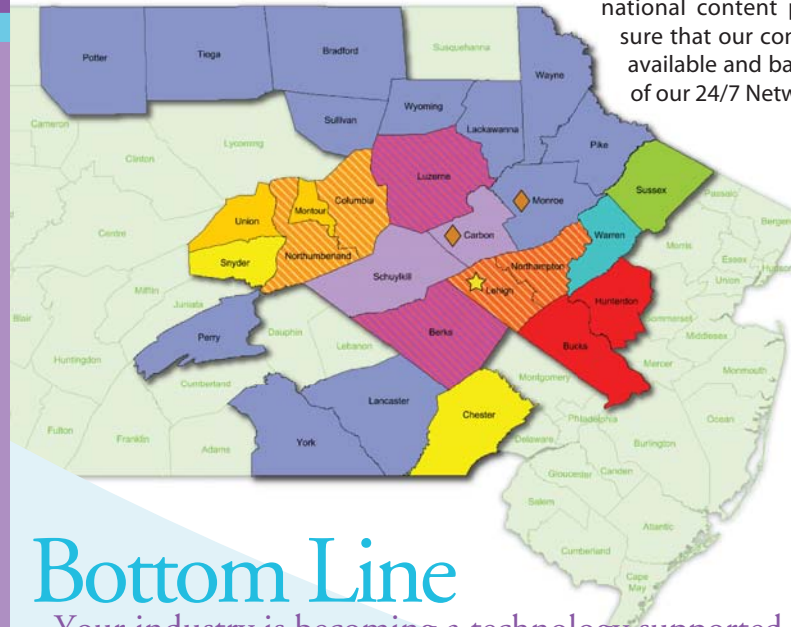

As always, we're available 24/7 to answer your questions and concerns at 1.800.281.3564 or via our online chat support on our homepage.

Thank you for your business and continued support.

Best regards,
Jaime Mendes, V.P. of Operations, PenTeleData

Who we are

PenTeleData: The Technology Behind Our Community

Our strategic partnership of local communications companies serving 28 counties includes:

- > Service Electric Cable TV and Communications
- > Service Electric Broadband Cable
- > Service Electric Cablevision
- > Ironton Telephone
- > Blue Ridge Communications

The PenTeleData partnership has invested more than $300 million in fiber optic infrastructure with over 9,000+ miles of fiber optic cabling that serves existing customers in all facets of life from their homes to business, including banking, healthcare, education, government, retail sales, and the wireless industry. From our fully redundant connections to peering with large national content providers, we make sure that our connections are always available and backed by the support of our 24/7 Network Control Center.

Bottom Line

Your industry is becoming a technology supported business. Here's how PenTeleData can help:

Dedicated Services

Ethernet Services benefit organizations with multiple locations and complex dedicated Internet requirements. PenTeleData's Ethernet Services can meet all of your organization's growing bandwidth needs by easily supplying constant, reliable, and fast Internet connectivity to all of the locations of your enterprise. PenTeleData can streamline and simplify your corporate-wide area network by introducing the unparalleled speed, security, efficiency and dependability of Ethernet to your network.

LAN/WAN Design Configuration

PenTeleData will help design, build and implement a local or wide area network. From running structured cable, right down to plugging in your desktop PC, or integrating the latest Voice, Video, Data and Internet Technologies.

VPNs (Virtual Private Networks)

PenTeleData Point to Point VPN and Remote Access VPN Services have the ability to reach across traditional and arbitrary barriers and change the ground rules of business communications. Put another way, "with VPNs the WAN is the LAN."

Security

Whether it's a single computer connecting to the Internet, or a corporation with multiple computers networked together, protecting against attacks from malicious intruders is as critical as safely opening the doors for business in the morning. We approach Internet security with a complete solution.

All this is backed by our 24/7 Network Control Center and Industry Leading Engineers.

Why PenTeleData?

Ask Our Customers. Notables:

- > C.F. Martin Guitar and Company
- > Procter & Gamble Paper Products
- > Crayola
- > Weis Markets
- > Buckeye Pipeline Inc.
- > Lehigh Valley IronPigs
- > Geisinger Health System
- > Lehigh Valley Health Network
- > St. Luke's Hospital
- > Susquehanna Health
- > Sacred Heart Hospital
- > Mercy Health System Northeast
- > Good Shepherd Rehabilitation Network
- > Pocono Health Systems
- > National Penn Bank
- > First Northern Bank and Trust
- > West Milton State Bank
- > PPL Gold Credit Union
- > Northumberland Bank

See what customers are saying about our Fiber Solutions: visit penteledata.net/testimonials

Contest

JANUARY 2016:

PenTeleData is giving one lucky winner a family 4-pack of tubing or skiing passes to their choice of Blue Mountain Ski Area in Palmerton, PA; CamelBack Ski Area in Tannersville, PA; Ski Sawmill in Morris, PA; or Ski Denton in Coudersport, PA.

How to play:

Rack your brain and figure out the answer to the brain teaser below.

Then send us an e-mail with your full name, address, daytime telephone number (where we can contact you), and the answer to the brain teaser below, to chat@corp.ptd.net. All entries must be received by 1/31/16.

Good Luck! PenTeleData

Brain Teaser:

What do Snowmen eat for breakfast?

540 Delaware Avenue | PO Box 197
Palmerton, PA 18071